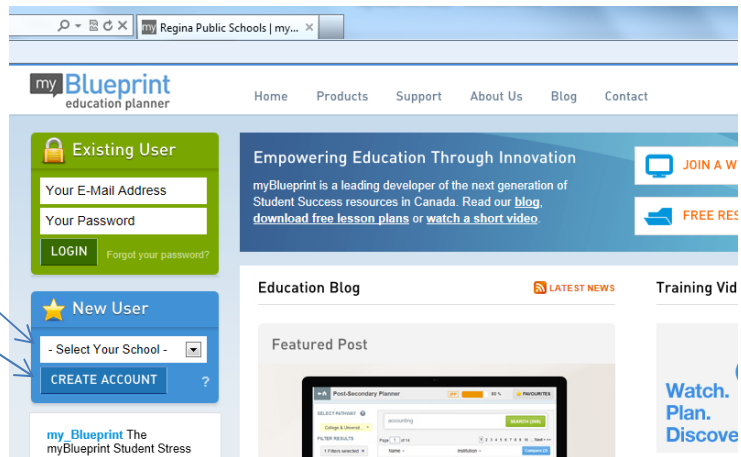

Starting Up with BluePrint (Student Instructions)

Step1: Go to www.myBlueprint.ca/rbe

Step2: Select your school

Step3: Click Create Account

Step4: Select your Grade

Step5: Click Next Step

Step6: Signup for an account

First Screen Students Will See:

NOTE: Click here to logout

The screenshot displays the 'myBlueprint education planner' interface. At the top left is the logo. The main header shows 'My Profile' with a home icon, an 'IPP' indicator, a progress bar at 10%, and a 'FAVOURITES' section with a star icon. A 'Print' button and a settings gear icon are in the top right. A callout box points to the settings gear with the text 'NOTE: Click here to logout'. The main content area features three primary cards: 'Experiences and Resume' with a 'START' button and sub-points for adding a personal profile and work/volunteer experiences; 'Interest Surveys' with two sub-cards: 'Discovery' (Grade 7-10) and 'Explorations' (Grade 10-12+), both with 'START' buttons; and 'Education Planner' at the bottom. The right sidebar contains 'Directory' (0 Files, Upload Files), 'My Links' (Link with a Teacher, Counsellor or Parent), and a 'Facebook' widget showing 3.3k likes.